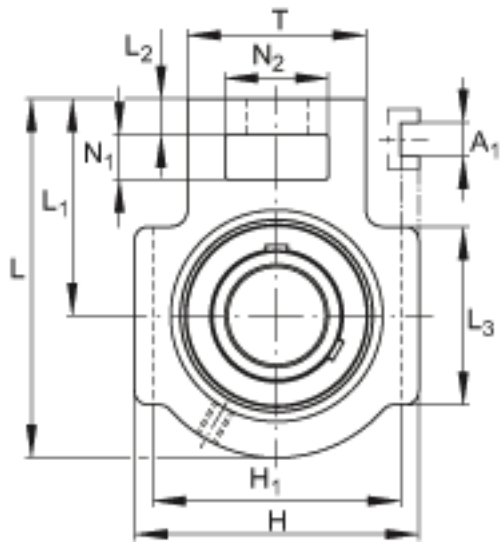

参考资料:[http://www. sozhou. com/p/46e63884. html](http://www.so Zhou.com/p/46e63884.html)